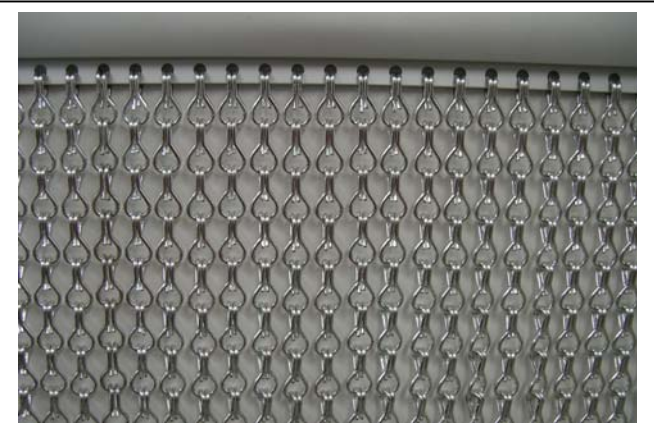

- Durable, Light, Non-rust, prevent bug and Elegant decoration.
- D.I.Y Possible (create your unique picture)

A14J – Anti gold and Gold

A14J-checker

A14J – Rainbow

A14J - Silver

Spec.	900mm x 2050mm (70 pcs of 2.0 meters)
Meas.	100 x 20 x 6.5 cm
Gross wt.	6.5 kgs