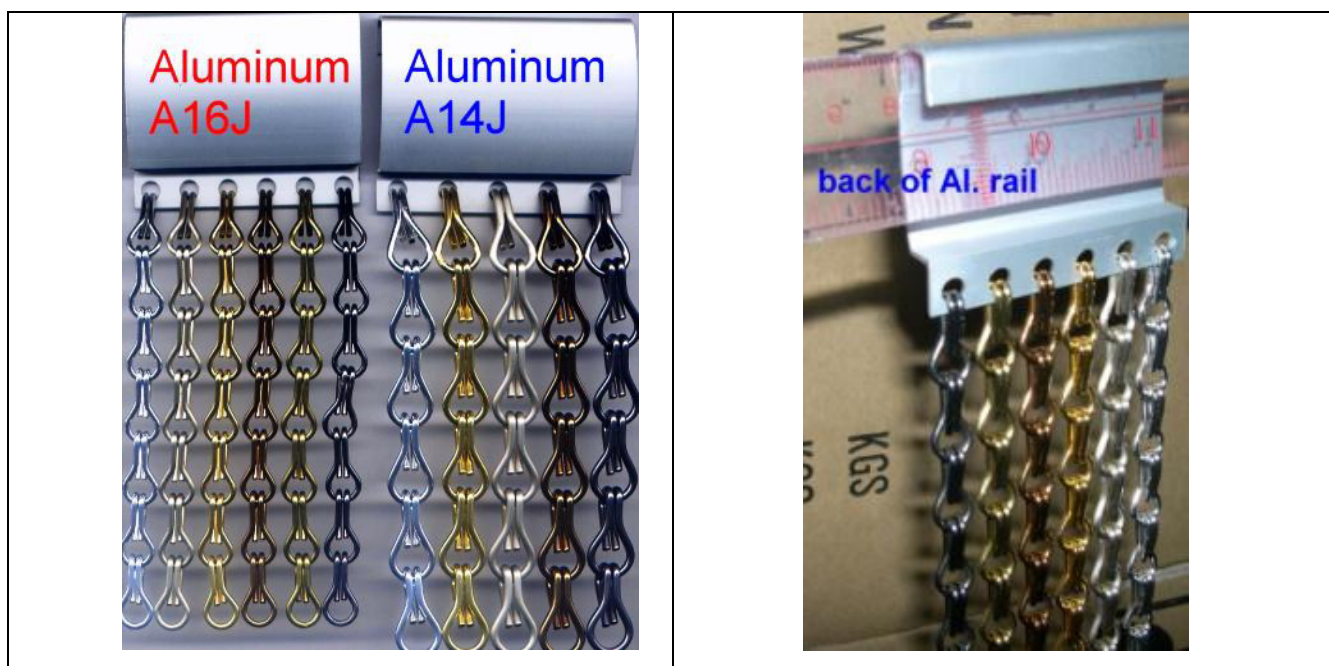

ALUMINIUM RAIL – FRONT AND BACK