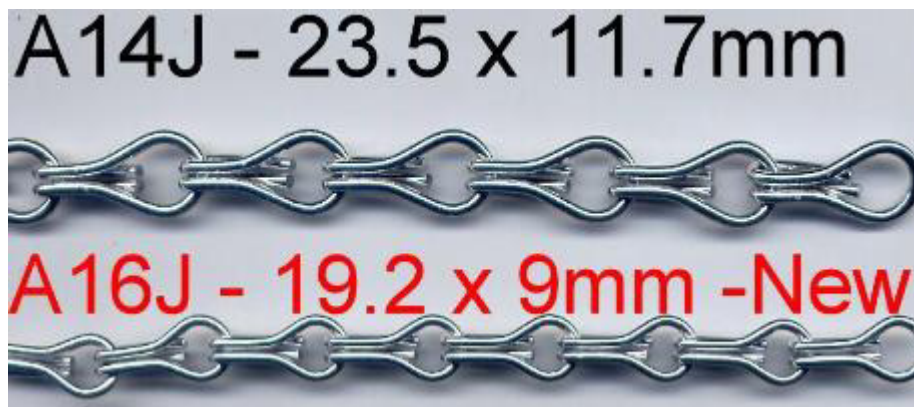

## Aluminium Chain Curtain - A14J and A16J

- Durable, Light weight, Non-rust, prevent bug and Elegant decoration.
- D.I.Y Possible ( create your unique picture)

- Chain strand – 50m / bag
- 500m / box

Spec.	900mm x 2050mm ( 70 pcs of 2.0 meters of A14J chain )
Box .	100 x 20 x 6.5 cm
Gross wt.	6.5 kgs

\*\*\* Available size and colours can be given by client to make their logo patterns by our factory. Also it is easy to DIY to make their unique picture from end users. \*\*\*\*\*