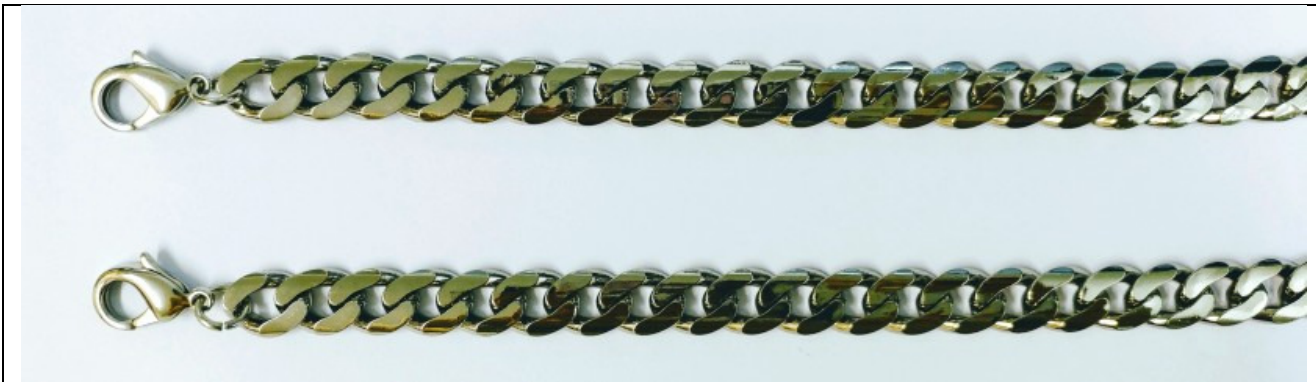

HANDBAG CHAIN / PURSE CHAIN

Chain S10-TRDC with clasps LBB-22, total length is 60cm(24 inches), nickel color
Spec. : S10-TRDC , wire 3.25mm x link size 16 x 12mm (long x width), clasp LBB-22(22mm long)

Basket chain 4mm with clasps LBB-15 , total length is 113cm (44 inches), nickel color
Spec.: Chain Basket 4mm , 4mm diameter, clasp LBB-15 (15mm long)

Aluminum Chain A230PR with clasps K10S , total length is 60cm (24 inches), nickel color
Spec. : A230PR- Wire 4 x 2.2mm, link 11.2 x 10 x 4mm (long x width x height) and
clasp K10S (31.4 x 11.2mm)

Aluminum Chain A08-4DC with clasps PM03HM03-8.5, total length is 60cm (24 inches), nickel color
Spec.: A08-4DC, wire is 4.06mm, link is 18.8 x 13mm (long x width), clasp PM03HM03-8.5(47.2mm)

[Choose your interesting chain 60cm / 100cm / any length cut + snap hooks](#)

Chain D220(2.5)-S with clasps K10 with head, total length is 60cm (24 inches), nickel color
Spec.: D220(2.5)-S , wire 2mm, link is 11.8mm Diameter , Clasp K10- (60mm long)

[Choose your interesting chain 60cm / 100cm / any length cut + snap hooks](#)